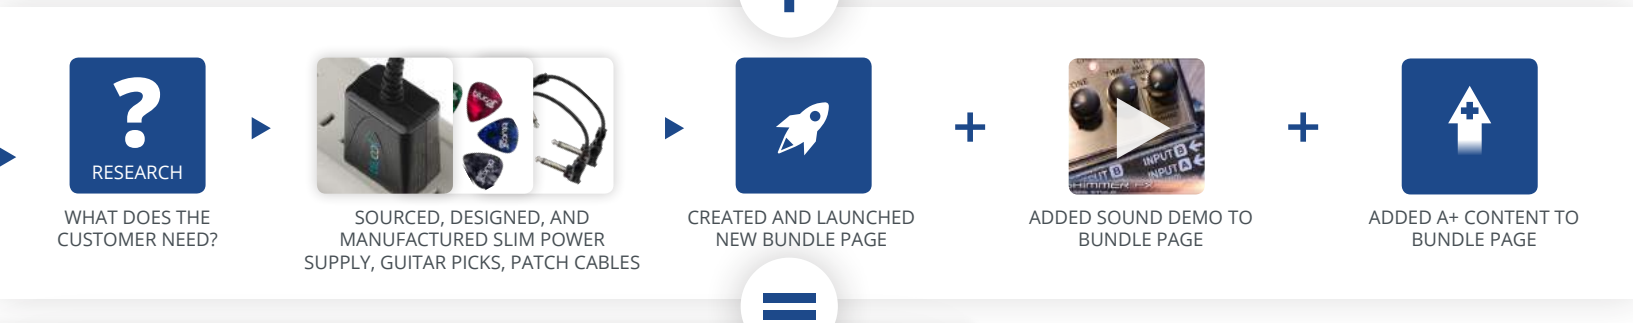

ORIGINAL PAGE CHALLENGES

ORIGINAL PAGE CHALLENGES

- UNOPTIMIZED IMAGE
- POOR TITLE
- 1 BULLET POINT
- NO SOUND DEMO
- MISSING KEY COMPONENTS
- LOW PAGE CONVERSION RATE (<1%)

QUANTUM'S ACTIONS

NEW BLUCOIL PAGE RESULTS

NEW BUNDLE PAGE RESULTS

- OPTIMIZED BUNDLE PAGE
- ARRIVES READY TO USE
- BUNDLE PAGE CONVERSION RATE: **8.5%**

NEW BLUCOIL PAGE RESULTS

- RANKS #1** FOR "REVERB PEDAL" SEARCH
- CREATED TARGETED ADVERTISING
- GENERATED 5-STAR PRODUCT REVIEWS
- INCREASED SALES FROM ADDITIONAL KEYWORDS & AUDIENCES