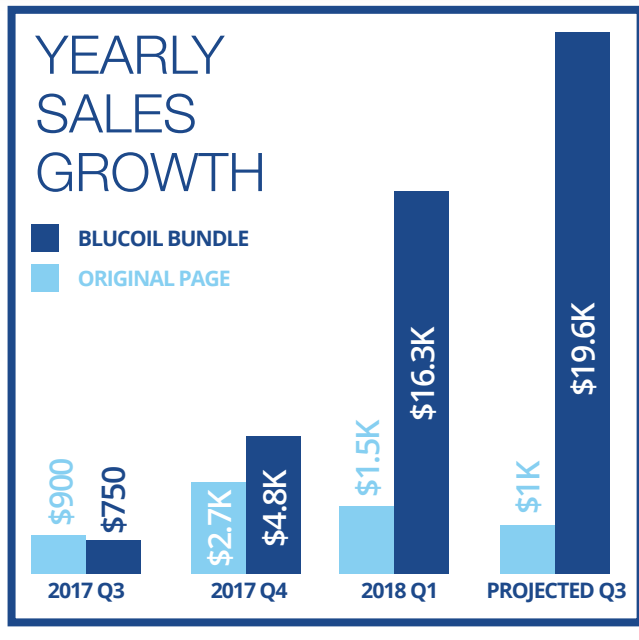

NEW BUNDLE PAGE RESULTS

- OPTIMIZED BUNDLE PAGE
- ARRIVES READY TO USE
- BUNDLE PAGE CONVERSION RATE: **8.5%**

NEW BLUCOIL PAGE RESULTS

- RANKS #1** FOR "REVERB PEDAL" SEARCH
- CREATED TARGETED ADVERTISING
- GENERATED 5-STAR PRODUCT REVIEWS
- INCREASED SALES FROM ADDITIONAL KEYWORDS & AUDIENCES