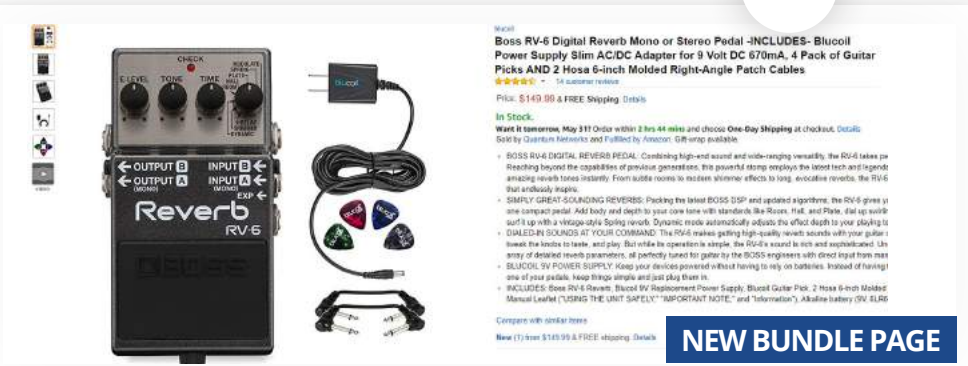

ORIGINAL PAGE CHALLENGES

ORIGINAL PAGE CHALLENGES

- UNOPTIMIZED IMAGE
- POOR TITLE
- 1 BULLET POINT
- NO SOUND DEMO
- MISSING KEY COMPONENTS
- LOW PAGE CONVERSION RATE (<1%)

QUANTUM'S ACTIONS

NEW BLUCOIL PAGE RESULTS

NEW BUNDLE PAGE RESULTS

- OPTIMIZED BUNDLE PAGE
- ARRIVES READY TO USE
- BUNDLE PAGE CONVERSION RATE: **8.5%**

NEW BLUCOIL PAGE RESULTS

- RANKS #1** FOR "REVERB PEDAL" SEARCH
- CREATED TARGETED ADVERTISING
- GENERATED 5-STAR PRODUCT REVIEWS
- INCREASED SALES FROM ADDITIONAL KEYWORDS & AUDIENCES